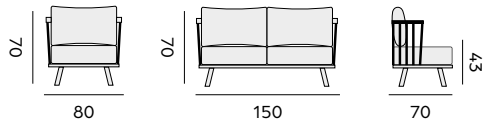

2-seat – *canapé 2P*

- **99985** recycled teak, **frame only**
  teck recyclé, seulement la structure
- **99998** cushion set heritage leaf green
  set coussins heritage leaf vert
- **99999** cushion set heritage papyrus ecru
  set coussins heritage papyrus écru