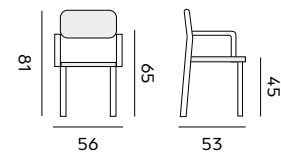

stackable armchair
fauteuil empilable ergonomique

96186 | alu white, *alu blanc*