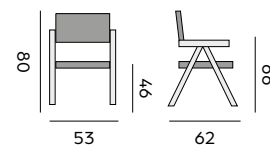

Derry

design dining chair – *fauteuil design*

99772 | recycled teak, viro wicker rope
teck recyclé, viro corde resine tressée