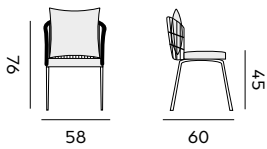

Pirlo

dining chair – *fauteuil*

97385 | alu black, rope olefin black, cushion agora twitell
alu noir, corde oléfine noire, coussin agora twitell