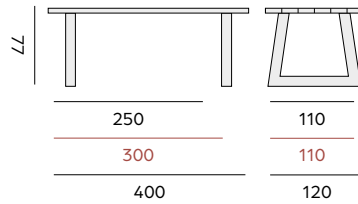

Cottage

rectangular table – *table rectangulaire*

- 99573** recycled teak 120x300
teck recyclé 120x300

dining chair Derry

Victoria

rectangular table – *table rectangulaire*

- 99753 recycled teak 110x250
teck recyclé 110x250
- 99754 recycled teak 110x300
teck recyclé 110x300
- 99768 recycled teak 120x400
teck recyclé 120x400