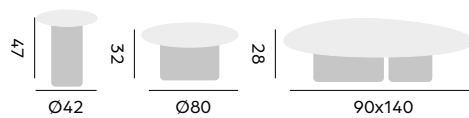

teck, plateau en pierre frittée

97996 | small H47 Ø42cm

97997 | medium H32 Ø80cm

97998 | large H28 L140 W90

Djerba

coffee table – *table basse*

97448 | teak, H21 L160 W90
teck, H21 L160 W90

Nino