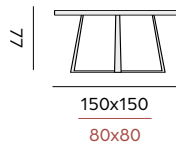

round table – *table ronde*

99969 | Ø 130

99965 | Ø 160