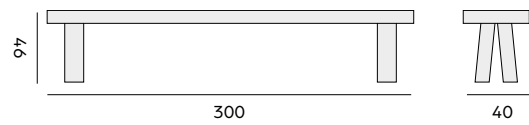

99960 | recycled teak, 250cm
teck recyclé, 250cm

132

Longford

bench – banc

99771 | recycled teak, 300cm
teck recyclé, 300cm

Cottage

bench – banc

99574 | recycled teak, 300cm
teck recyclé, 300cm