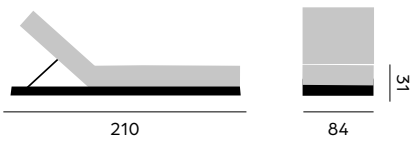

Juan

sunlounger – *lit bain de soleil*

97978 | teak, cushion twitell IO black
teck, coussin twitell IO noir

97979 | teak, cushion mario siesta ecru
teck, coussin mario siesta écru

protection cover – *housses de protection*, p. 144