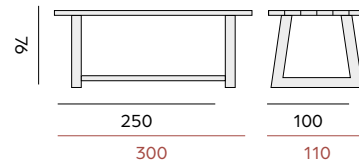

Ibiza

rectangular table – *table rectangulaire*

99992 | recycled teak 100x250
teck recyclé 100x250

99995 | recycled teak 110x300
teck recyclé 110x300

dining chair Menorca