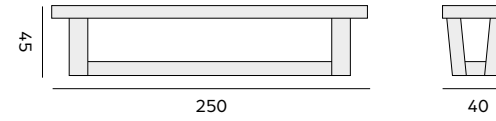

Dundee

bench – banc

99960 | recycled teak, 250cm
teck recyclé, 250cm