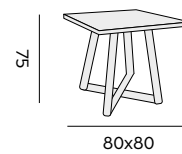

99992 | recycled teak 100x250
teck recyclé 100x250

99995 | recycled teak 110x300
teck recyclé 110x300

dining chair Menorca

Ella

square table – *table carrée*

99762 | recycled teak 80x80
teck recyclé 80x80

Sintra