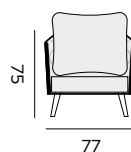

1-seat – fauteuil

- 97635** | alu charcoal, sock dark grey
alu charcoal, chausette grise foncée
- 97774** | alu white, sock light grey
alu blanc, chausette grise claire

2,5-seat – canapé 2,5P

- 97636** | alu charcoal, sock dark grey
alu charcoal, chausette grise foncée
- 97775** | alu white, sock light grey
alu blanc, chausette grise claire