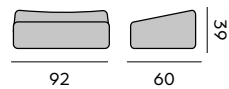

Benito

fabric agora, quick dry foam
tissu agora, mousse séchage rapide

lounge seat – siège lounge

97924 | senda dragon light grey – grise claire

lounge footrest – repose-pied lounge

97925 | senda dragon light grey – grise claire

protection cover – housse de protection, p. 156