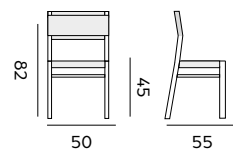

Luna

side chair – chaise

97455 teak, wicker/rope brown
cushion olefin taupe
teck, corde/resine tressée marron
coussin olefin taupe