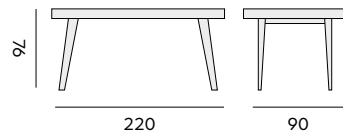

Corsica

rectangular table – *table rectangulaire*

- **97651** | alu charcoal, teak top, 90x220
  alu charcoal, plateau en teck, 90x220
- **97671** | alu white, teak top, 90x220
  alu blanc, plateau en teck, 90x220