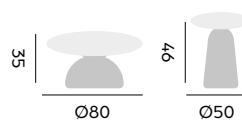

Albany

coffee table – *table basse*

97491 | teak, Ø80
teck

97492 | teak, Ø50
teck