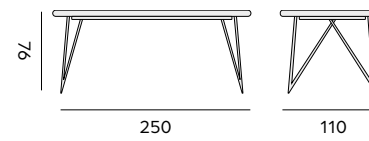

Riga

rectangular table – *table rectangulaire*

- **97430** | galvanised steel charcoal, teak top, 110x250
  acier galvanisé charcoal, plateau en teck, 110x250