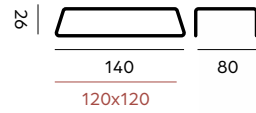

London

coffee table – *table basse*

99759 | recycled teak (140x80)
teck recyclé

99788 | recycled teak (120x120)
teck recyclé