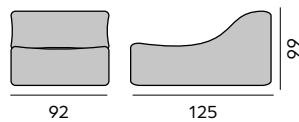

Benito

fabric agora, quick dry foam
tissu agora, mousse séchage rapide

lounge seat – siège lounge

97924 | senda dragon light grey – grise claire

lounge footrest – repose-pied lounge

97925 | senda dragon light grey – grise claire

protection cover – housse de protection, p. 156