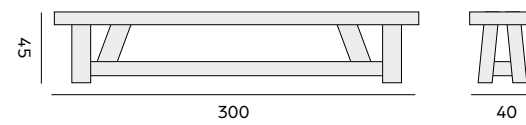

99960 | recycled teak, 250cm
teck recyclé, 250cm

132

Longford

bench – banc

99771 | recycled teak, 300cm
teck recyclé, 300cm

Cottage

bench – banc

99574 | recycled teak, 300cm
teck recyclé, 300cm