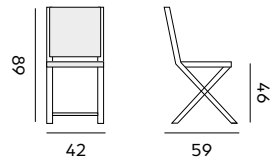

Javea

folding armchair – *fauteuil pliant*

97512 | alu white, textylène light grey
alu blanc, textilène gris clair

Malta

stackable side chair
chaise empilable ergonomique

96184 | alu white, *alu blanc*
96185 | alu charcoal, *alu charcoal*