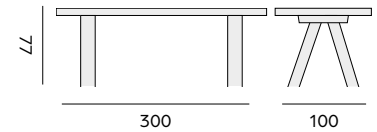

Longford

rectangular table – *table rectangulaire*

- 99770 recycled teak 100x300
  teck recyclé 100x300