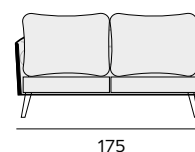

2,5-seat – canapé 2,5P

1. **97636** | alu charcoal, sock dark grey
   alu charcoal, chausette grise foncée
2. **97775** | alu white, sock light grey
   alu blanc, chausette grise claire