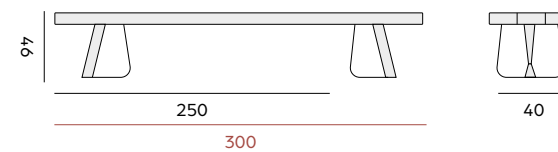

Margarite

bench – banc

99987 iron frame black, recycled teak seat, 250cm
armature acier noir, assise en teck recyclé, 250cm

99988 iron frame black, recycled teak seat, 300cm
armature acier noir, assise en teck recyclé, 300cm