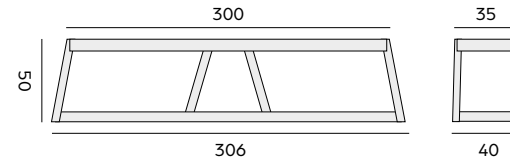

Hermosa

bench – banc

99967 | recycled teak, 300cm
teck recyclé, 300cm