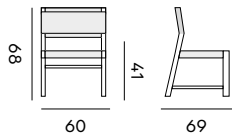

Luna

lounge chair – *chaise lounge*

97457 | teak, wicker rope brown,
cushion olefin taupe
*teck, corde resine tressée marron
coussin olefin taupe*