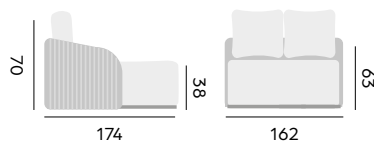

Amora

fabric olefin, quick dry foam
tissu olefin, mousse séchage rapide, déhoussable

daybed – *lit de repos*

98217 | alu linnen, rope light grey + cushion woolacombe beige
alu lin, corde grise claire + coussin woolacombe beige