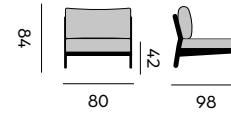

1-seat – fauteuil

- **97494** | teak + cushion avorio ecru
  + **protection cover**
  teck + coussin avorio écru
  + **housses de protection**