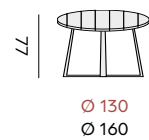

Margarite

black iron frame, recycled teak top
armature acier noir, plateau teck recyclé

rectangular table – *table rectangulaire*

99970 | 110x300

99986 | 110x250

square table – *table carrée*

99978 | 150x150

99979 | 80x80

round table – *table ronde*

99969 | Ø 130

99965 | Ø 160