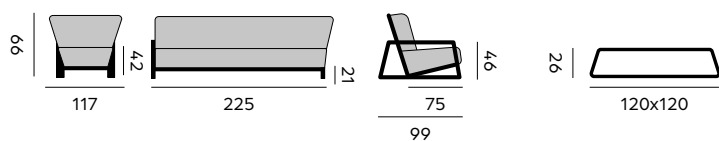

coffee table – *table basse*

- 99788** recycled teak (120x120)
teck recyclé

Casablanca

fabric sunbrella, quick dry foam
tissu sunbrella, mousse séchage rapide

1-seat – *fauteuil*

- 99984** recycled teak, **frame only**
teck recyclé, seulement la structure
- 99996** cushion set heritage leaf green
set coussins heritage leaf vert
- 99997** cushion set heritage papyrus ecru
set coussins heritage papyrus écru