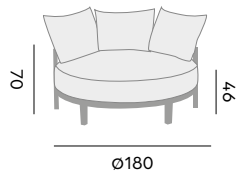

Lecce

fabric sunproof, quick dry foam
tissu sunproof, mousse séchage rapide

love seat – *canapé d'amour*

97489 | teak, cushion dune ecru,
protection cover
teck, coussin dune écru,
housses de protection

141