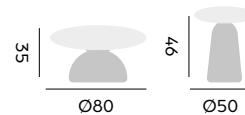

Albany

coffee table – *table basse*

- **97491** teak, Ø80
  teck
- **97492** teak, Ø50
  teck