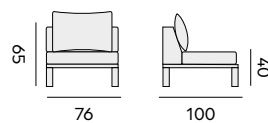

element – *unité 1P*

97657 | alu charcoal, cushions black
alu charcoal, coussins noir

97663 | alu white, cushions grey
alu blanc, coussins gris