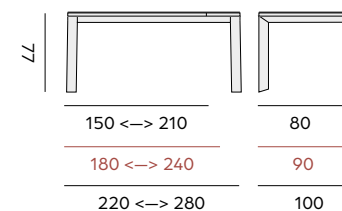

extra extension for table 100x220

extra extention pour table 100x220

- **97153** | alu charcoal, ceramic antracite, 100x60
  alu charcoal, plateau en céramique antracite, 100x60
- **97154** | alu white, ceramic mixed white, 100x60
  alu blanc, plateau en céramique blanc mixé, 100x60
- **97160** | alu sand, ceramic romano travertino, 100x60
  alu sable, plateau en céramique romano travertino, 100x60