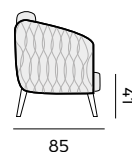

1-seat – fauteuil

- 97635** | alu charcoal, sock dark grey
alu charcoal, chausette grise foncée
- 97774** | alu white, sock light grey
alu blanc, chausette grise claire

2,5-seat – canapé 2,5P

- 97636** | alu charcoal, sock dark grey
alu charcoal, chausette grise foncée
- 97775** | alu white, sock light grey
alu blanc, chausette grise claire