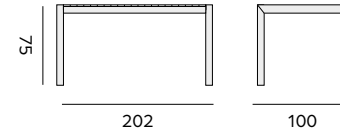

Braga

rectangular table – *table rectangulaire*

95076 | alu black, teak top, 100x202
alu noir, plateau en teck, 100x202
95079 | alu white, teak top, 100x202
alu blanc, plateau en teck, 100x202

dining chair Bilbao