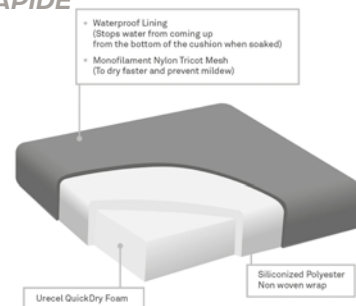

Cushion cover (Bottom View)

Maintenance tips

Machine wash at 30 degrees Celsius and air dry (do not iron or tumble dry)

Les caractéristiques

- Série OUTperform en polypropylène teinté dans la masse
- Tissus 100% recyclables
- Martindale et Pilling adaptés au rembourrage
- Anti allergène
- Résistant aux champignons, aux bactéries, au soleil, à l'humidité, au chlore, aux taches de nourriture et à la sueur
- Compatible avec la peau délicate de bébé
- Respectueux de l'environnement (faible consommation d'énergie pour le nettoyage, cycle de vie longue durée, facile à utiliser)
- Thermorégulatrice et transpirante
- Résiste à des années de lavage, pas d'absorption des odeurs, lavage uniquement au cycle 30° et avec une petite lessive
- Séchage rapide, très confortable et léger, facile à nettoyer
- Nettoyable à l'eau de Javel en utilisant une très petite quantité d'eau de Javel mélangée à de l'eau ; il est très important que l'eau de Javel soit correctement éliminée avec de l'eau et que le tissu soit soigneusement séché avant l'exposition à la lumière du soleil.

Conseils d'entretien

Lavage en machine à 30 degrés Celsius et séchage à l'air libre (ne pas repasser ni sécher au sèche-linge)

QUICK DRY FOAM, MOUSSE À SÉCHAGE RAPIDE

- anti microbial
- volatile organic compound
- environmentally friendly
- high durability
- antimicrobien
- composé organique volatil écologique
- Haute durabilité