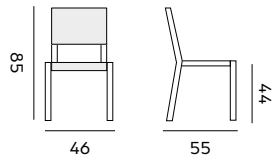

Nice

stackable side chair
chaise empilable

96042 | alu white, padded textylène light grey
alu blanc, textilène gris clair matelassé