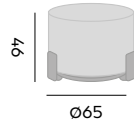

Emma

fabric agora, quick dry foam
tissu agora, mousse séchage rapide

footrest – *repose pied*

- **99783** recycled teak, frame only Ø 65
  teck recyclé, seulement la structure Ø 65
- **99747** cushion pergamino ecru (65x27)
  coussin pergamino écru (65x27)