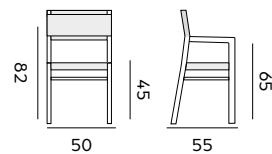

dining chair – fauteuil

97456 teak, wicker/rope brown
cushion olefin taupe
teck, corde/resine tressée marron
coussin olefin taupe