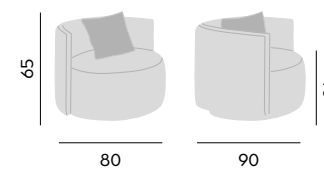

Totti

fabric agora, quick dry foam, swivel
tissu agora, mousse séchage rapide, système de rotation

1-seat – fauteuil

97999 | bruma niebla light grey + 2 cushions + 1 pillow
bruma niebla gris clair + 2 coussins + 1 coussin déco

protection cover – housse de protection, p. 156