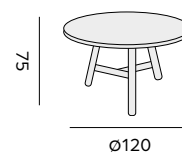

Sintra

round table – *table ronde*

99775 | recycled teak Ø120
teck recyclé Ø120