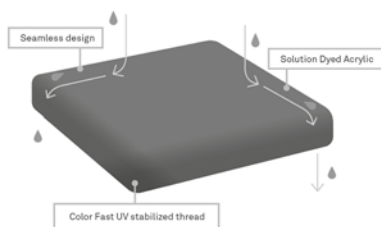

Cushion cover (Top View)