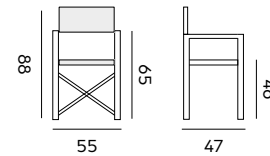

Javea

folding armchair – *fauteuil pliant*

97512 | alu white, textylène light grey
alu blanc, textilène gris clair

Malta

stackable side chair
chaise empilable ergonomique

96184 | alu white, *alu blanc*
96185 | alu charcoal, *alu charcoal*