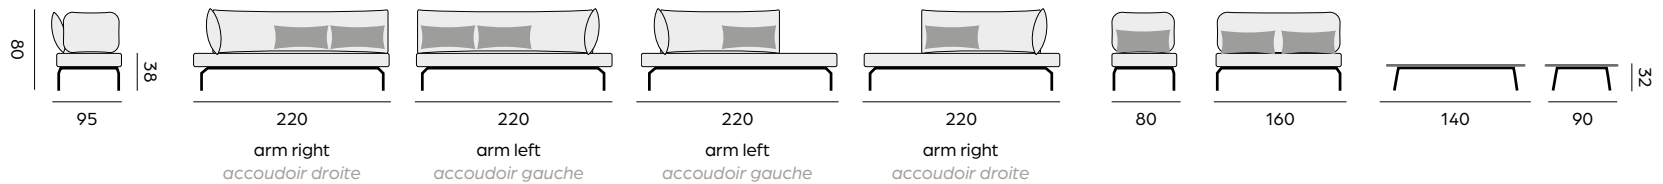

Todo

fabric agora, quick dry foam
tissu agora, mousse séchage rapide

3-seat, arm right – canapé 3P, accoudoir droit

98113 | alu charcoal, bruma dragon grey
alu charcoal, bruma dragon gris

3-seat, arm left – canapé 3P, accoudoir gauche

98114 | alu charcoal, bruma dragon grey
alu charcoal, bruma dragon gris

longchair, arm right – chaise longue, accoudoir droit

98115 | alu charcoal, bruma dragon grey
alu charcoal, bruma dragon gris

longchair, arm left – chaise longue, accoudoir gauche

98116 | alu charcoal, bruma dragon grey
alu charcoal, bruma dragon gris

element – unité 1P

98117 | alu charcoal, bruma dragon grey
alu charcoal, bruma dragon gris

2-seat – canapé 2P

98118 | alu charcoal, bruma dragon grey
alu charcoal, bruma dragon gris

coffee table – table basse

98124 | alu charcoal, ceramic top
alu charcoal, plateau en céramique

protection cover – housse de protection, p. 156

pillows not included – coussins décors non inclus

18