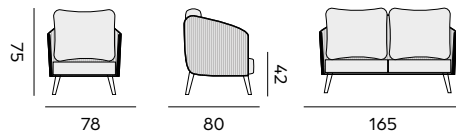

Gabon

fabric + pillows olefin
tissu+ coussins oléfine

1-seat – *fauteuil*

97624 | alu charcoal, cushion/rope dark grey
alu charcoal, coussin/corde grise foncée

2,5-seat – *canapé 2,5P*

97626 | alu charcoal, cushion/rope dark grey
alu charcoal, coussin/corde grise foncée