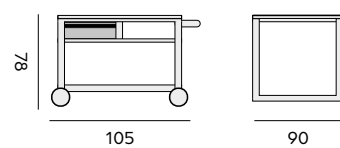

Bristol

trolley, 1 drawer, 1 tray
chariot, 1 tiroir, 1 tablette

99128 | teak 90x105
teck 90x105