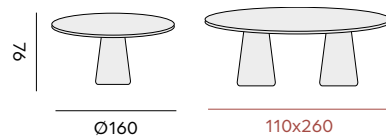

Tiago

square table – *table carrée*

97815 | cement base, teak top, 160x160
base en ciment, plateau en teck, 160x160

rectangular table – *table rectangulaire*

97816 | cement base, teak top, 110x260
base en ciment, plateau en teck, 110x260

Glass Reinforced Cement (GRC) is a durable and strong composite material reinforced with glass fibres, ideal for complex designs and outdoor use. It offers excellent resistance to cracking, extreme temperatures and weathering, and has been extensively tested for reliability. With easy maintenance and a long service life, GRC combines design, functionality and quality in one.

Le ciment renforcé de verre (GRC) est un matériau composite durable et solide renforcé de fibres de verre, idéal pour les conceptions complexes et l'utilisation en extérieur. Il offre une excellente résistance à la fissuration, aux températures extrêmes et aux intempéries, et sa fiabilité a été largement testée. Facile à entretenir et d'une grande longévité, le GRC allie design, fonctionnalité et qualité.