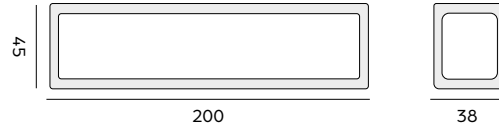

Hermosa

bench – banc

99967 | recycled teak, 300cm
teck recyclé, 300cm

Manon

bench – banc

99777 | recycled teak, 200cm
teck recyclé, 200cm

Dundee

bench – banc