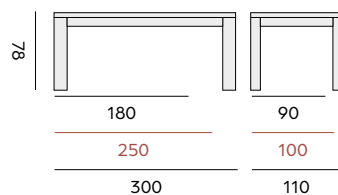

Primitive

rectangular table – *table rectangulaire*

99455 | recycled teak 90x180
teck recyclé 90x180

99444 | recycled teak 100x250
teck recyclé 100x250

99445 | recycled teak 110x300
teck recyclé 110x300