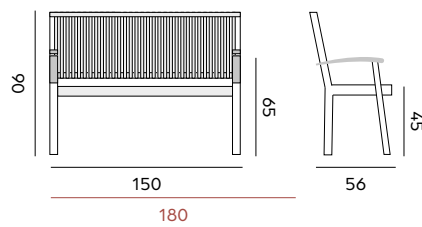

Leon

bench – banc

99895 recycled teak, 160cm
teck recyclé, 160cm

133

York

bench – banc

99085 teak, 150cm (cushion p. 123)
teck, 150cm (coussin p. 123)

99086 teak, 180cm (cushion p. 123)
teck, 180cm (coussin p. 123)