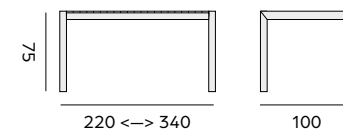

Porto

rectangular extendable table

table extensible rectangulaire

98200 | alu charcoal, teak top, 100x220<-->340
alu charcoal, plateau en teck, 100x220<-->340