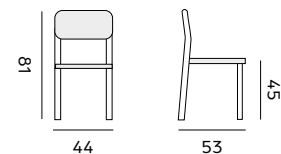

Javea

folding armchair – *fauteuil pliant*

97512 | alu white, textylène light grey
alu blanc, textilène gris clair

Malta

stackable side chair
chaise empilable ergonomique

96184 | alu white, *alu blanc*
96185 | alu charcoal, *alu charcoal*