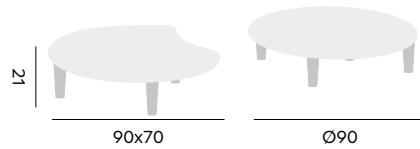

Santorini

coffee table – *table basse*

97433 teak, half moon
teck, demi lune

97434 teak, round
teck, ronde

Rio

coffee table, teak
table basse, teck

95082 | Ø60 H42