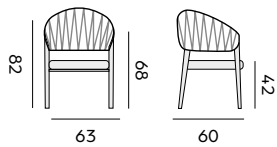

Imola

dining chair – *fauteuil*

98216 | alu linnen, sock + cushion olefin light taupe
alu lin, chaussette + coussin olefin taupe clair