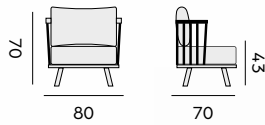

Casablanca

fabric sunbrella, quick dry foam
tissu sunbrella, mousse séchage rapide

1-seat – fauteuil

- **99984** | recycled teak, **frame only**
  teck recyclé, seulement la structure
- **99996** | cushion set heritage leaf green
  set coussins heritage leaf vert
- **99997** | cushion set heritage papyrus ecru
  set coussins heritage papyrus écru