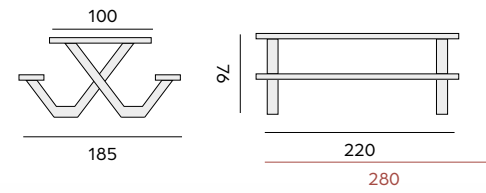

Carelli

rectangular picnic table

table rectangulaire pique-nique

97392 | alu charcoal, teak top, 100x220
alu charcoal, plateau en teck, 100x220

97394 | alu white, teak top, 100x220
alu blanc, plateau en teck, 100x220

97393 | alu charcoal, teak top, 100x280
alu charcoal, plateau en teck, 100x280

97395 | alu white, teak top, 100x280
alu blanc, plateau en teck, 100x280