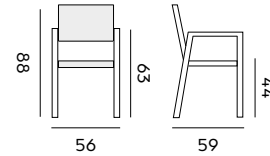

Capri

stackable armchair
fauteuil empilable

97692 | alu charcoal, padded textylène black
alu charcoal, textilène noir matelassé

97693 | alu taupe, padded textylène taupe
alu taupe, textilène taupe matelassé

97733 | alu linnen, padded textylène sand
alu lin, textilène sable matelassé