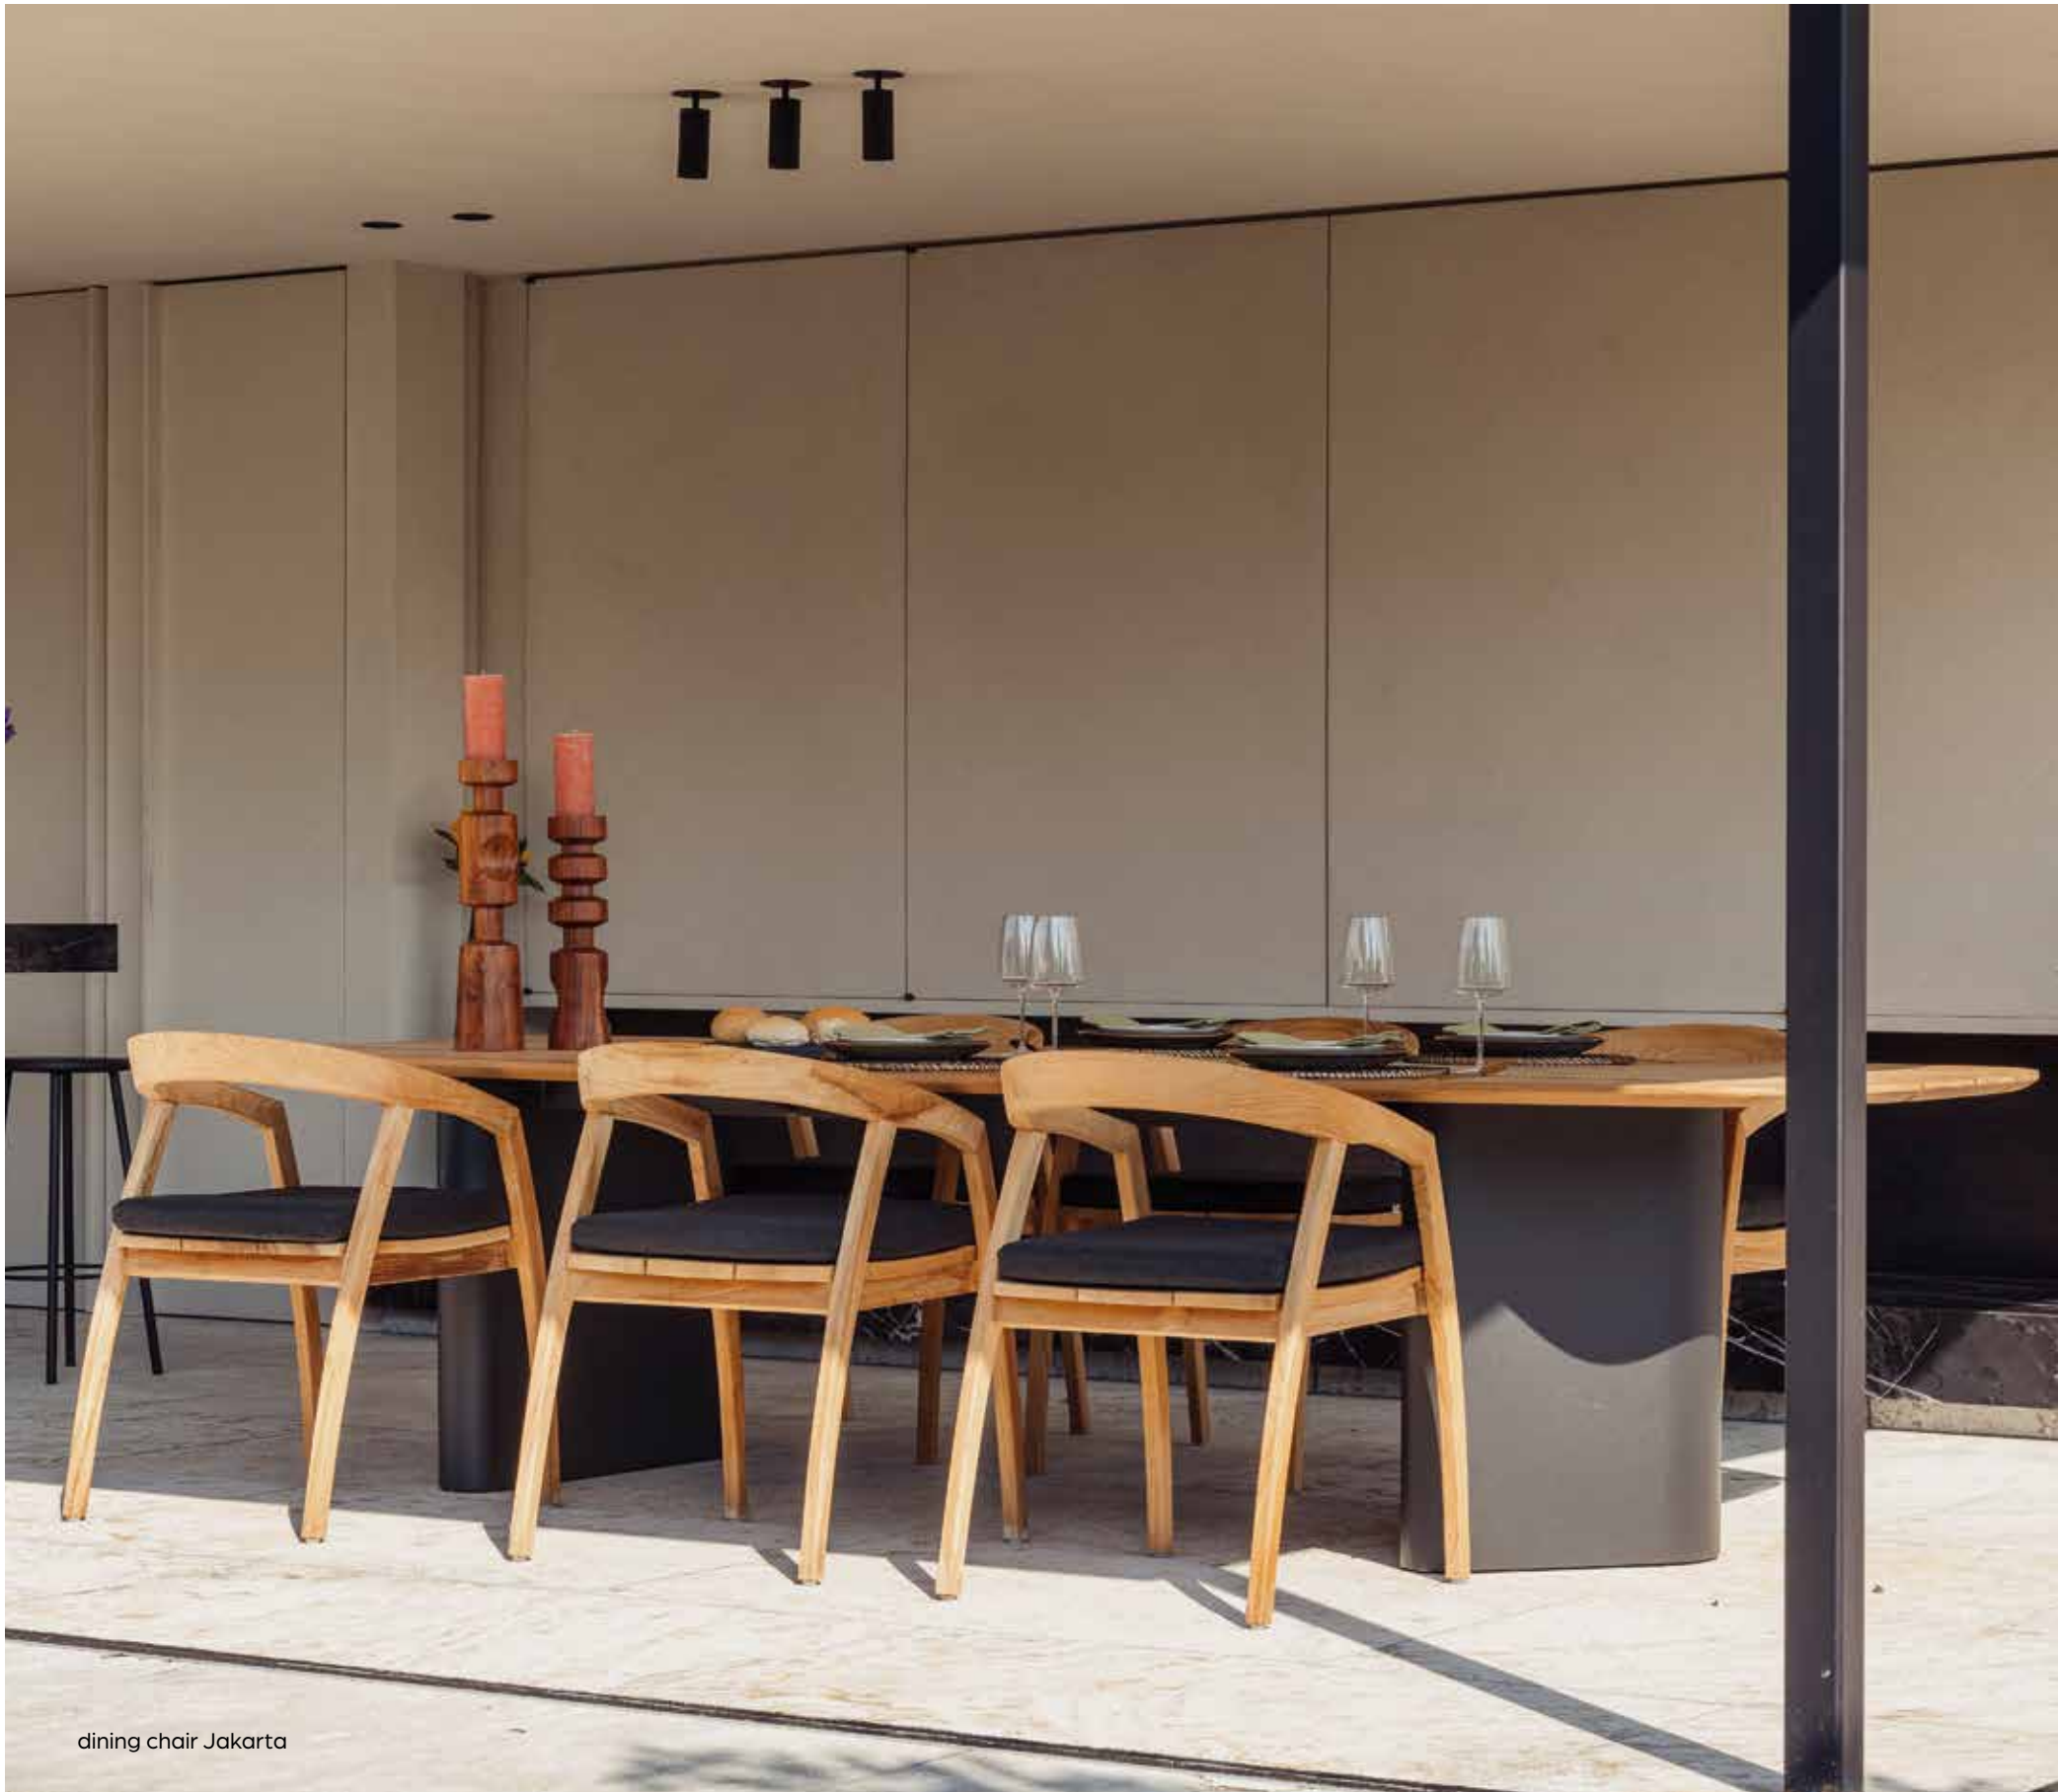

dining chair Lisboa

Porto

rectangular extendable table

table extensible rectangulaire

98200 | alu charcoal, teak top, 100x220<-->340
alu charcoal, plateau en teck, 100x220<-->340

dining chair Jakarta

Tiago

square table – *table carrée*